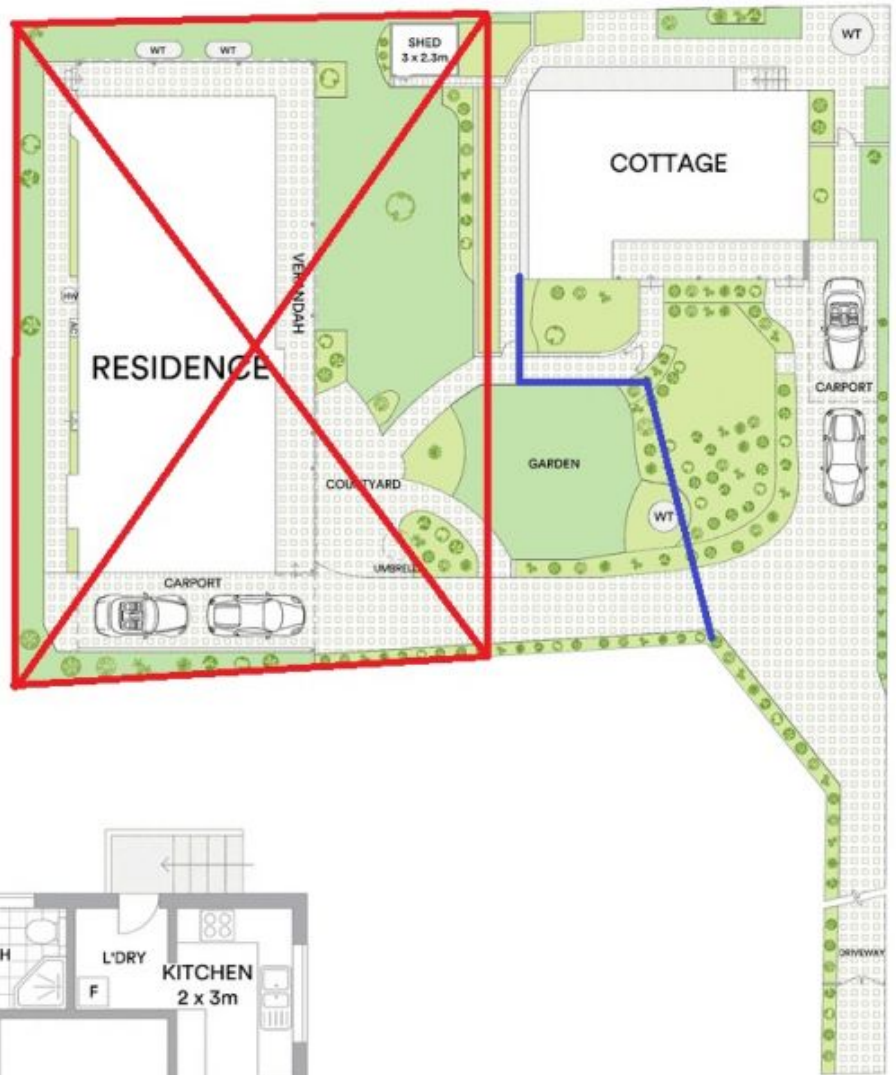

51a Dartford Road Thornleigh NSW

4 🏠 1 🚗 1 🚗

This neatly presented cottage is quietly tucked away, perfectly located only minutes drive to schools, Train Stations and a short drive to Hornsby Westfield.

View : <https://www.allenandsheppard.com.au/lease/nsw/northern-suburbs/thornleigh/residential/house/7528961>

Featuring:

- 3 bedrooms + study
- Timber floorboards throughout
- Internal laundry
- Carport + extra car space
- Easy care gardens

Conveniently located only minutes to local schools and transport.

Hope Stewart
0432 875 477

Laura Yates
02 9481 9000

Blue line = Dividing Fence

Dartford Road

Cottage 87sqm