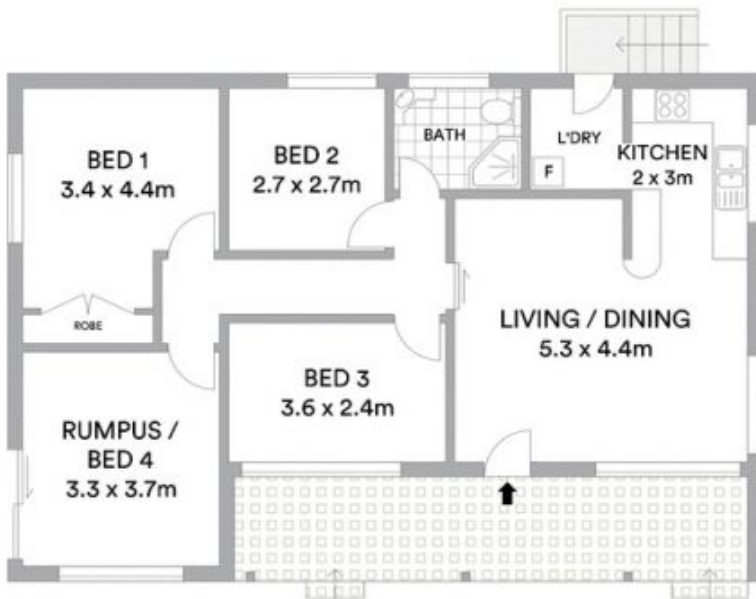

Blue line = Dividing Fence

Dartford Road

Cottage 87sqm