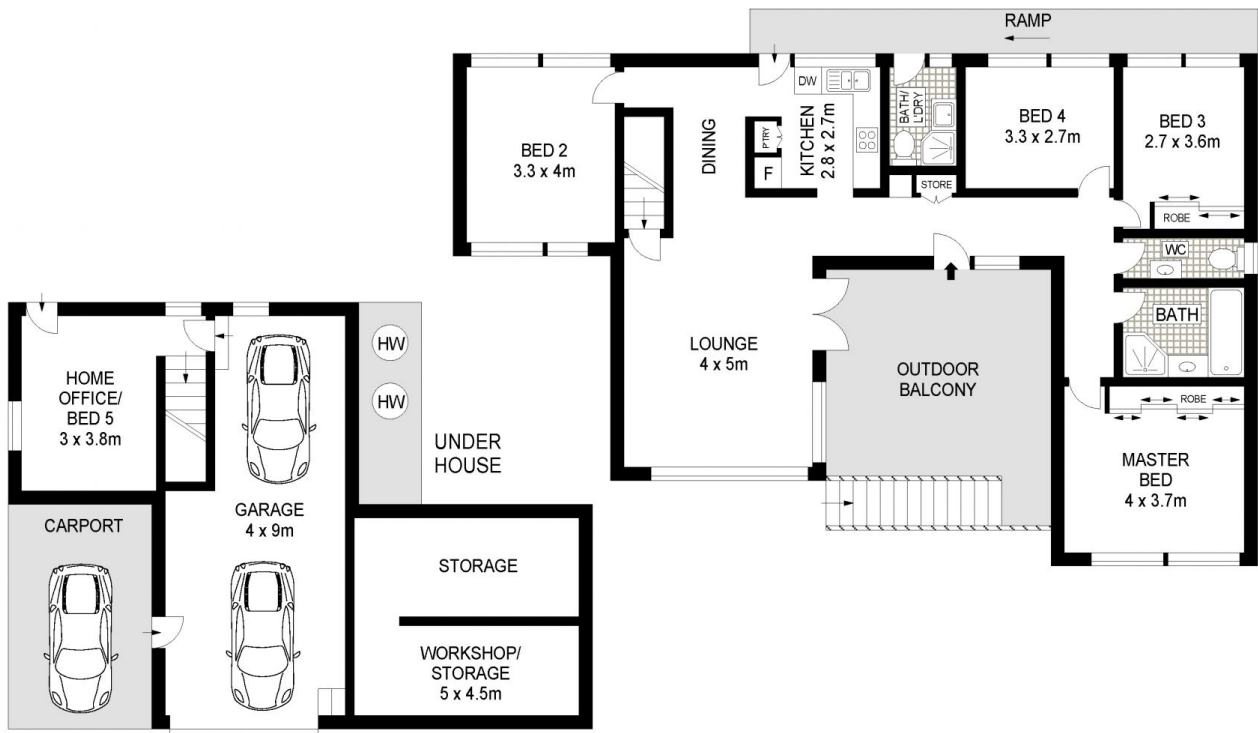

18 BRIDGEVIEW CRESCENT, THORNLEIGH

APPROX. INTERNAL FLOOR AREA: 189 SQM